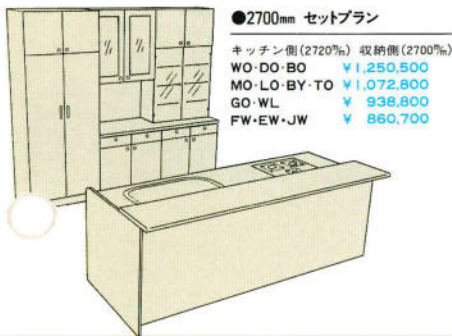

●2700mm セットプラン

キッチン側(2720%) 収納側(2700%)
WO-DO-BO ¥1,250,500
MO-LO-BY-TO ¥1,072,800
GO-WL ¥938,800
FW-EW-JW ¥860,700