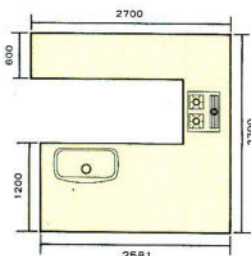

Gray Oak

●グレーオーク GO (ワークトップ・コーリアンシェラ ミッドナイト)

●セット合計価格 ¥2,382,000

(施工費・椅子・水栓金具は含まれていません。)

●レンジパネル LG-75R ¥16,500

DO:ダークオーク、WO:ホワイトオーク、LO:ライトオーク、MO:マイオーク、GO:グレイオーク

記号	寸法	価格		
		DO・WO	LO・MO	GO
E・E270J 	A2746×B1200%	¥1,405,000	¥1,307,500	¥1,248,300
	A2746×B1050%	¥1,393,500	¥1,297,500	¥1,238,300
	A2746×B900%	¥1,209,000	¥1,107,000	¥1,046,800
E・E255J 	A2596×B1200%	¥1,363,500	¥1,272,500	¥1,219,500
	A2596×B1050%	¥1,352,000	¥1,262,500	¥1,208,500
	A2596×B900%	¥1,168,500	¥1,070,500	¥1,069,300
E・E240J 	A2446×B1200%	¥1,332,000	¥1,243,500	¥1,192,300
	A2446×B1050%	¥1,320,500	¥1,233,500	¥1,182,300
	A2446×B900%	¥1,197,000	¥1,041,500	¥988,300
E・E2718J 	A2731×B1200×C2398%	¥1,748,000	¥1,630,000	¥1,556,500
	A2731×B1050×C2248%	¥1,736,500	¥1,620,000	¥1,546,500
	A2731×B900×C2098%	¥1,572,000	¥1,449,500	¥1,375,000
E・E2716J 	A2731×B1200×C2248%	¥1,731,000	¥1,614,500	¥1,544,000
	A2731×B1050×C2098%	¥1,719,500	¥1,604,500	¥1,534,000
	A2731×B900×C1948%	¥1,555,500	¥1,434,000	¥1,362,500
E・E2518J 	A2581×B1200×C2398%	¥1,721,000	¥1,606,000	¥1,534,800
	A2581×B1050×C2248%	¥1,709,500	¥1,596,000	¥1,524,800
	A2581×B900×C2098%	¥1,546,000	¥1,424,000	¥1,351,800
E・E2516J 	A2581×B1200×C2248%	¥1,704,000	¥1,590,500	¥1,522,300
	A2581×B1050×C2098%	¥1,692,500	¥1,580,500	¥1,512,300
	A2581×B900×C1948%	¥1,529,000	¥1,408,500	¥1,339,300
E・E2418J 	A2431×B1200×C2398%	¥1,693,000	¥1,579,000	¥1,508,800
	A2431×B1050×C2248%	¥1,681,500	¥1,569,000	¥1,498,800
	A2431×B900×C2098%	¥1,518,500	¥1,397,000	¥1,324,800
E・E2416J 	A2431×B1200×C2248%	¥1,681,000	¥1,568,500	¥1,501,300
	A2431×B1050×C2098%	¥1,669,500	¥1,558,500	¥1,491,300
	A2431×B900×C1948%	¥1,506,500	¥1,386,500	¥1,317,300