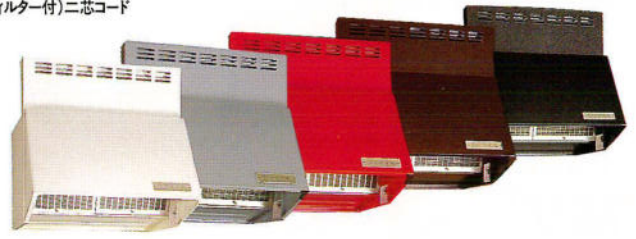

レンジフード

シロココファン(グリスフィルター付)ニ芯コード

●間口900×奥行555×高さ600(700)％
●高さ600％ DF-902A ¥2,500
DF-902M ¥108,000
DF-902R
DF-902C
DF-902D
※L型ダクト別売 LD-15

●高さ700％ DF-903A ¥113,000
DF-903M
DF-903R
DF-903C
DF-903D

●間口750×奥行555×高さ600(700)％
●高さ600％ DF-752A ¥76,000
DF-752M
DF-752R
DF-752C
DF-752D
※L型ダクト別売 LD-15

●高さ700％ DF-753A ¥80,600
DF-753M
DF-753R
DF-753C
DF-753D

●間口600×奥行555×高さ600(700)％
●高さ600％ DF-602A ¥64,000
DF-602M
DF-602R
DF-602C
DF-602D
●高さ700％ DF-603A ¥68,500
DF-603M
DF-603R
DF-603C
DF-603D