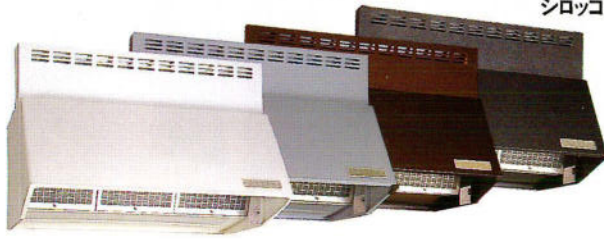

レンジフード

シロココファン(グリスフィルター付)ニ芯コード

●間口900×奥行555×高さ600(700)％
●高さ600％ DF-902A ¥2,500
DF-902M ¥108,000
DF-902R
DF-902C
DF-902D
※L型ダクト別売 LD-15

●高さ700％ DF-903A ¥113,000
DF-903M
DF-903R
DF-903C
DF-903D

●間口750×奥行555×高さ600(700)％
●高さ600％ DF-752A ¥76,000
DF-752M
DF-752R
DF-752C
DF-752D
※L型ダクト別売 LD-15

●高さ700％ DF-753A ¥80,600
DF-753M
DF-753R
DF-753C
DF-753D

●間口600×奥行555×高さ600(700)％
●高さ600％ DF-602A ¥64,000
DF-602M
DF-602R
DF-602C
DF-602D
●高さ700％ DF-603A ¥68,500
DF-603M
DF-603R
DF-603C
DF-603D