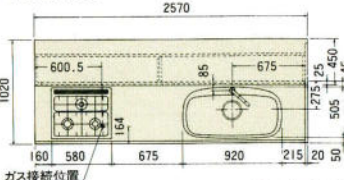

PC-195S

PC-180S