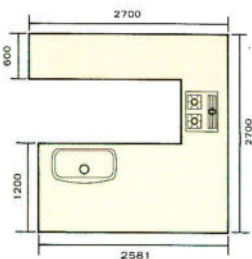

●レンジパネル LG-75R ¥16,500

RO:ロイヤルオーク、DO:ダークオーク、WO:ホワイトオーク、BO:ブラックオーク、LO:ライトオーク
MO:マイオーク、TO:テクノオーク、GO:グレーオーク、HO:ハイオーク、TW:テクノホワイト

記号	寸法	価格				
		RO	DO-WO-BO	LO-MO-TO	GO-HO-TW	
I型 (左右水栓がございます)	A2746×B1200%	¥1,457,500	¥1,405,000	¥1,307,500	¥1,248,300	
	A2746×B1050%	¥1,447,000	¥1,393,500	¥1,297,500	¥1,238,300	
	A2746×B900%	¥1,247,500	¥1,209,000	¥1,107,000	¥1,048,800	
E・E255J	¥1,412,500	¥1,363,500	¥1,272,500	¥1,219,500		
	A2596×B1200%	¥1,402,000	¥1,352,000	¥1,262,500	¥1,209,500	
	A2596×B900%	¥1,203,500	¥1,168,500	¥1,070,500	¥1,069,300	
E・E240J	A2446×B1200%	¥1,379,000	¥1,332,000	¥1,243,500	¥1,192,300	
	A2446×B1050%	¥1,368,500	¥1,320,500	¥1,233,500	¥1,182,300	
	A2446×B900%	¥1,170,500	¥1,197,000	¥1,041,500	¥988,300	
L型 (左右水栓がございます)	A2731×B1200×C2398%	¥1,807,000	¥1,748,000	¥1,630,000	¥1,556,500	
	A2731×B1050×C2248%	¥1,796,500	¥1,736,500	¥1,620,000	¥1,546,500	
	A2731×B900×C2098%	¥1,617,000	¥1,572,000	¥1,449,500	¥1,375,000	
E・E2716J	A2731×B1200×C2248%	¥1,768,500	¥1,731,000	¥1,614,500	¥1,544,000	
	A2731×B1050×C2098%	¥1,778,000	¥1,719,500	¥1,604,500	¥1,534,000	
	A2731×B900×C1948%	¥1,598,500	¥1,555,000	¥1,434,000	¥1,362,500	
E・E2516J	A2581×B1200×C2398%	¥1,778,000	¥1,721,000	¥1,606,000	¥1,534,800	
	A2581×B900×C2098%	¥1,767,500	¥1,709,500	¥1,596,000	¥1,524,800	
	A2581×B900×C2098%	¥1,589,000	¥1,546,000	¥1,424,000	¥1,351,800	
E・E2516J	A2581×B1200×C2248%	¥1,759,500	¥1,704,000	¥1,590,500	¥1,522,300	
	A2581×B1050×C2098%	¥1,749,000	¥1,692,000	¥1,580,500	¥1,512,300	
	A2581×B900×C1948%	¥1,570,500	¥1,529,000	¥1,408,500	¥1,339,300	
E・E2418J	A2431×B1200×C2398%	¥1,750,000	¥1,693,000	¥1,579,000	¥1,508,800	
	A2431×B1050×C2248%	¥1,739,500	¥1,681,500	¥1,569,000	¥1,498,800	
	A2431×B900×C2098%	¥1,561,500	¥1,518,500	¥1,397,000	¥1,324,800	
E・E2416J	A2431×B1200×C2248%	¥1,736,500	¥1,681,000	¥1,568,500	¥1,501,300	
	A2431×B1050×C2098%	¥1,726,000	¥1,669,500	¥1,558,500	¥1,491,300	
	A2431×B900×C1948%	¥1,548,000	¥1,506,500	¥1,386,500	¥1,317,300	

※上記寸法以外の寸法については別途ご相談下さい。