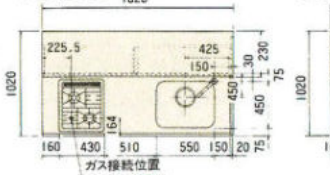

NEW PARTY KITCHEN

●ニューパーティーキッチン

ニュータイプ対面式キッチン

- ●調理と食事をご家族と一緒に楽しむホームパーティーキッチンです。
- ●ご家族が自由にふるまえる機能性、デザイン性を大切に収納キッチン。
- ●組立て方式で施工が簡単で美しく仕上がります。
- ●従来の対面式の腰壁が中へ入り部屋が広く使えます。

●エレガンスウッド EW (ワークトップ・ステンレス)

●セット合計価格

(キッチン2700%・カウンターユニット含む
収納庫・ワーキングカウンター3600%)

¥1,194,500

(施工費・水栓金具は含まれていません。
※カウンター用ハイチェア HC-750 ¥20,000)

●2700mm セットプラン

キッチン側(2720%) 収納側(2700%)
RO-RD ¥1,556,600
WO-DO-BO ¥1,253,500
MO-LO-NG-DG-GG ¥1,073,800
GO-HO-TW ¥1,071,200
FW-EW-JW ¥ 973,600

※GO・FWシリーズは大型収納庫(900%)は
450収納庫が2台となります。

●2550mm セットプラン

キッチン側(2570%) 収納側(1950%)
RO-RD ¥1,359,900
WO-DO-BO ¥1,113,500
MO-LO-NG-DG-GG ¥ 955,800
GO-HO-TW ¥ 851,000
FW-EW-JW ¥ 785,600

ニュータイプパーティーキッチン価格表

記号	RO-RD	WO-DO-BO	MO-LO-NG-DG-GG	GO-HO-TW	FW-EW-JW
PC-165SR/L	¥503,300	¥455,400	¥394,400	¥346,900	¥315,200
PC-180SR/L	¥528,300	¥474,500	¥411,000	¥364,500	¥331,100
PC-195SR/L	¥574,800	¥522,300	¥463,500	¥410,800	¥373,400
PC-210SR/L	¥594,500	¥537,200	¥475,500	¥421,700	¥384,500
PC-225JR/L	¥614,800	¥555,500	¥491,900	¥436,300	¥397,500
PC-240JR/L	¥631,300	¥571,500	¥507,500	¥450,300	¥409,300
PC-255JR/L	¥655,500	¥592,500	¥524,500	¥466,000	¥423,100
PC-270JR/L	¥697,100	¥628,000	¥552,500	¥488,800	¥443,700

上記価格中のカウンターユニットの内訳