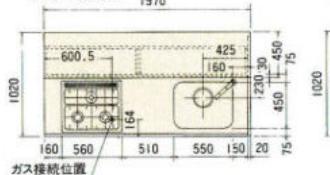

NEW PARTY KITCHEN

●ニューパーティーキッチン

ニュータイプ対面式キッチン

- ●調理と食事をご家族と一緒に楽しむホームパーティーキッチンです。
- ●ご家族が自由にふるまえる機能性、デザイン性を大切に収納キッチン。
- ●組立て方式で施工が簡単で美しく仕上がります。
- ●従来の対面式の腰壁が中へ入り部屋が広く使えます。

●エレガンスウッド EW (ワークトップ・ステンレス)

●セット合計価格

(キッチン2700%・カウンターユニット含む
収納庫・ワーキングカウンター3600%)

¥1,194,500

(施工費・水栓金具は含まれていません。
※カウンター用ハイチェア HC-750 ¥20,000)

●2700mm セットプラン

キッチン側(2720%) 収納側(2700%)
RO-RD ¥1,556,600
WO-DO-BO ¥1,253,500
MO-LO-NG-DG-GG ¥1,073,800
GO-HO-TW ¥1,071,200
FW-EW-JW ¥ 973,600

※GO・FWシリーズは大型収納庫(900%)は
450収納庫が2台となります。

●2550mm セットプラン

キッチン側(2570%) 収納側(1950%)
RO-RD ¥1,359,900
WO-DO-BO ¥1,113,500
MO-LO-NG-DG-GG ¥ 955,800
GO-HO-TW ¥ 851,000
FW-EW-JW ¥ 785,600

ニュータイプパーティーキッチン価格表

記号	RO-RD	WO-DO-BO	MO-LO-NG-DG-GG	GO-HO-TW	FW-EW-JW
PC-165SR/L	¥503,300	¥455,400	¥394,400	¥346,900	¥315,200
PC-180SR/L	¥528,300	¥474,500	¥411,000	¥364,500	¥331,100
PC-195SR/L	¥574,800	¥522,300	¥463,500	¥410,800	¥373,400
PC-210SR/L	¥594,500	¥537,200	¥475,500	¥421,700	¥384,500
PC-225JR/L	¥614,800	¥555,500	¥491,900	¥436,300	¥397,500
PC-240JR/L	¥631,300	¥571,500	¥507,500	¥450,300	¥409,300
PC-255JR/L	¥655,500	¥592,500	¥524,500	¥466,000	¥423,100
PC-270JR/L	¥697,100	¥628,000	¥552,500	¥488,800	¥443,700

上記価格中のカウンターユニットの内訳