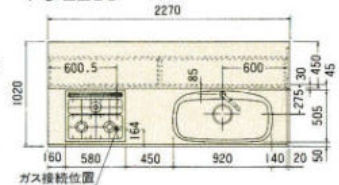

NEW PARTY KITCHEN

●ニューパーティーキッチン

ニュータイプ対面式キッチン

- ●調理と食事をご家族と一緒に楽しむホームパーティーキッチンです。
- ●ご家族が自由にふるまえる機能性、デザイン性を大切に収納キッチン。
- ●組立て方式で施工が簡単で美しく仕上がります。
- ●従来の対面式の腰壁が中へ入り部屋が広く使えます。

●エレガンスウッド EW (ワークトップ・ステンレス)

●セット合計価格

(キッチン2700%・カウンターユニット含む
収納庫・ワーキングカウンター3600%)

¥1,194,500

(施工費・水栓金具は含まれていません。
※カウンター用ハイチェア HC-750 ¥20,000)

●2700mm セットプラン

キッチン側(2720%) 収納側(2700%)
RO-RD ¥1,556,600
WO-DO-BO ¥1,253,500
MO-LO-NG-DG-GG ¥1,073,800
GO-HO-TW ¥1,071,200
FW-EW-JW ¥ 973,600

※GO・FWシリーズは大型収納庫(900%)は
450収納庫が2台となります。

●2550mm セットプラン

キッチン側(2570%) 収納側(1950%)
RO-RD ¥1,359,900
WO-DO-BO ¥1,113,500
MO-LO-NG-DG-GG ¥ 955,800
GO-HO-TW ¥ 851,000
FW-EW-JW ¥ 785,600

ニュータイプパーティーキッチン価格表

記号	RO-RD	WO-DO-BO	MO-LO-NG-DG-GG	GO-HO-TW	FW-EW-JW
PC-165SR/L	¥503,300	¥455,400	¥394,400	¥346,900	¥315,200
PC-180SR/L	¥528,300	¥474,500	¥411,000	¥364,500	¥331,100
PC-195SR/L	¥574,800	¥522,300	¥463,500	¥410,800	¥373,400
PC-210SR/L	¥594,500	¥537,200	¥475,500	¥421,700	¥384,500
PC-225JR/L	¥614,800	¥555,500	¥491,900	¥436,300	¥397,500
PC-240JR/L	¥631,300	¥571,500	¥507,500	¥450,300	¥409,300
PC-255JR/L	¥655,500	¥592,500	¥524,500	¥466,000	¥423,100
PC-270JR/L	¥697,100	¥628,000	¥552,500	¥488,800	¥443,700

上記価格中のカウンターユニットの内訳

PC-225J