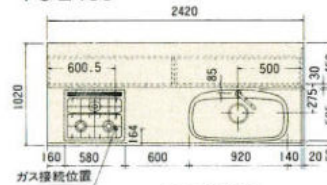

PC-240J

PC-165S