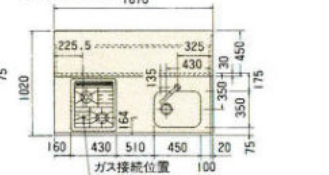

NEW PARTY KITCHEN

●ニューパーティーキッチン

ニュータイプ対面式キッチン

- ●調理と食事をご家族と一緒に楽しむホームパーティーキッチンです。
- ●ご家族が自由にふるまえる機能性、デザイン性を大切に収納キッチン。
- ●組立て方式で施工が簡単で美しく仕上がります。
- ●従来の対面式の腰壁が中へ入り部屋が広く使えます。

●エレガンスウッド EW (ワークトップ・ステンレス)

●セット合計価格

(キッチン2700%・カウンターユニット含む
収納庫・ワーキングカウンター3600%)

¥1,194,500

(施工費・水栓金具は含まれていません。
※カウンター用ハイチェア HC-750 ¥20,000)

●2700mm セットプラン

キッチン側(2720%) 収納側(2700%)
RO-RD ¥1,556,600
WO-DO-BO ¥1,253,500
MO-LO-NG-DG-GG ¥1,073,800
GO-HO-TW ¥1,071,200
FW-EW-JW ¥ 973,600

※GO・FWシリーズは大型収納庫(900%)は
450収納庫が2台となります。

●2550mm セットプラン

キッチン側(2570%) 収納側(1950%)
RO-RD ¥1,359,900
WO-DO-BO ¥1,113,500
MO-LO-NG-DG-GG ¥ 955,800
GO-HO-TW ¥ 851,000
FW-EW-JW ¥ 785,600

ニュータイプパーティーキッチン価格表

記号	RO-RD	WO-DO-BO	MO-LO-NG-DG-GG	GO-HO-TW	FW-EW-JW
PC-165SR/L	¥503,300	¥455,400	¥394,400	¥346,900	¥315,200
PC-180SR/L	¥528,300	¥474,500	¥411,000	¥364,500	¥331,100
PC-195SR/L	¥574,800	¥522,300	¥463,500	¥410,800	¥373,400
PC-210SR/L	¥594,500	¥537,200	¥475,500	¥421,700	¥384,500
PC-225JR/L	¥614,800	¥555,500	¥491,900	¥436,300	¥397,500
PC-240JR/L	¥631,300	¥571,500	¥507,500	¥450,300	¥409,300
PC-255JR/L	¥655,500	¥592,500	¥524,500	¥466,000	¥423,100
PC-270JR/L	¥697,100	¥628,000	¥552,500	¥488,800	¥443,700

上記価格中のカウンターユニットの内訳