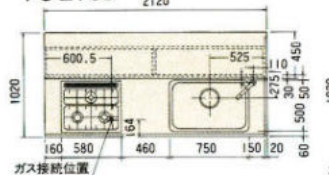

NEW PARTY KITCHEN

●ニューパーティーキッチン

ニュータイプ対面式キッチン

- ●調理と食事をご家族と一緒に楽しむホームパーティーキッチンです。
- ●ご家族が自由にふるまえる機能性、デザイン性を大切に収納キッチン。
- ●組立て方式で施工が簡単で美しく仕上がります。
- ●従来の対面式の腰壁が中へ入り部屋が広く使えます。

●エレガンスウッド EW (ワークトップ・ステンレス)

●セット合計価格

(キッチン2700%・カウンターユニット含む
収納庫・ワーキングカウンター3600%)

¥1,194,500

(施工費・水栓金具は含まれていません。
※カウンター用ハイチェア HC-750 ¥20,000)

●2700mm セットプラン

キッチン側(2720%) 収納側(2700%)
RO-RD ¥1,556,600
WO-DO-BO ¥1,253,500
MO-LO-NG-DG-GG ¥1,073,800
GO-HO-TW ¥1,071,200
FW-EW-JW ¥ 973,600

※GO・FWシリーズは大型収納庫(900%)は
450収納庫が2台となります。

●2550mm セットプラン

キッチン側(2570%) 収納側(1950%)
RO-RD ¥1,359,900
WO-DO-BO ¥1,113,500
MO-LO-NG-DG-GG ¥ 955,800
GO-HO-TW ¥ 851,000
FW-EW-JW ¥ 785,600

ニュータイプパーティーキッチン価格表

記号	RO-RD	WO-DO-BO	MO-LO-NG-DG-GG	GO-HO-TW	FW-EW-JW
PC-165SR/L	¥503,300	¥455,400	¥394,400	¥346,900	¥315,200
PC-180SR/L	¥528,300	¥474,500	¥411,000	¥364,500	¥331,100
PC-195SR/L	¥574,800	¥522,300	¥463,500	¥410,800	¥373,400
PC-210SR/L	¥594,500	¥537,200	¥475,500	¥421,700	¥384,500
PC-225JR/L	¥614,800	¥555,500	¥491,900	¥436,300	¥397,500
PC-240JR/L	¥631,300	¥571,500	¥507,500	¥450,300	¥409,300
PC-255JR/L	¥655,500	¥592,500	¥524,500	¥466,000	¥423,100
PC-270JR/L	¥697,100	¥628,000	¥552,500	¥488,800	¥443,700

上記価格中のカウンターユニットの内訳