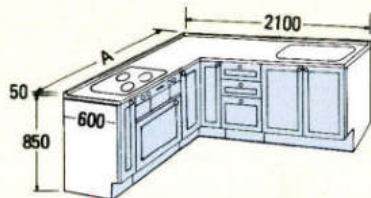

●2100 グリル付クックトップ組込み TBG-30A3

間口 奥行A 使用キャビネット
2100×1650 15B(L)・60G₂・906C(R)・15B(L)・30BD₂・105S
2100×1800 30B(L)・60G₂・906C(R)・15B(L)・30BD₂・105S
2100×1950 30B(L)・60G₂・1056C(R)・15B(L)・30BD₂・105S
2100×2100 30B(L)・60G₂・15B(R)・1056C(R)・15B(L)・30BD₂・105S

BB 受注生産	□□-2116S ¥772,300	□□-2118S ¥799,800	□□-2119S ¥822,500	□□-2121S ¥861,500
MW・MG・MB 受注生産	□□-2116S ¥663,800	□□-2118S ¥679,800	□□-2119S ¥697,400	□□-2121S ¥734,400
RO・RD・RA・RG・RB	□□-2116S ¥632,700	□□-2118S ¥644,500	□□-2119S ¥670,500	□□-2121S ¥706,000
WO・DO・BO	□□-2116S ¥558,000	□□-2118S ¥567,500	□□-2119S ¥591,500	□□-2121S ¥620,000
MO・LO・NG・DG・GG	□□-2116S ¥486,500	□□-2118S ¥494,500	□□-2119S ¥517,000	□□-2121S ¥539,500
GO・HO・TW	□□-2116S ¥428,500	□□-2118S ¥433,500	□□-2119S ¥451,000	□□-2121S ¥469,000
FW・EW・JW BS・BH・BM・BN	□□-2116S ¥377,400	□□-2118S ¥381,300	□□-2119S ¥389,300	□□-2121S ¥404,300
CW・CL・CB・CF	□□-2116S ¥421,500	□□-2118S ¥428,000	□□-2119S ¥447,000	□□-2121S ¥468,000