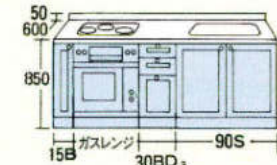

ガスレンジ組み込み TBR-310CA3

サイズ(%) 間口×奥行×高さ
1950×600×850