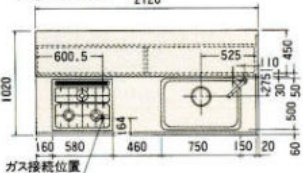

NEW PARTY KITCHEN

●ニューパーティキッチン

※写真のハイチェアHC-750は生産中止となりました。
RD-C2210Bをご利用ください。

ニュータイプ対面式キッチン

- ●調理と食事をご家族と一緒に楽しむホームパーティーキッチンです。
- ●ご家族が自由にふるまえる機能性、デザイン性を大切に収納キッチン。
- ●組立て方式で施工が簡単で美しく仕上がります。
- ●従来の対面式の腰壁が中へ入り部屋が広く使えます。

●セット合計価格

(キッチン2700mmにカウンターユニット含む)
収納庫・ワーキングカウンター3600mm

¥1,194,500

(施工費・水栓金具は含まれていません。)

●2700mm セットプラン

キッチン側 (2720%)	収納側 (2700%)
RO・RD	¥1,556,600
WO・DO・BO	¥1,253,500
NG・DG・GG	¥1,073,800
HO・TW	¥1,071,200
FW・EW・JW	¥ 973,600

※GO・FWシリーズは大型収納庫 (900%) は
450収納庫が2台となります。

●2550mm セットプラン

キッチン側 (2570%)	収納側 (1950%)
RO・RD	¥1,359,900
WO・DO・BO	¥1,113,500
NG・DG・GG	¥ 955,800
HO・TW	¥ 851,000
FW・EW・JW	¥ 785,600

ニュータイプパーティーキッチン価格表

記号	RO・RD	WO・DO・BO	NG・DG・GG	HO・TW	FW・EW・JW
PC-165SR/L	¥503,300	¥455,400	¥394,400	¥346,900	¥315,200
PC-180SR/L	¥528,300	¥474,500	¥411,000	¥364,500	¥331,100
PC-195SR/L	¥574,800	¥522,300	¥463,500	¥410,800	¥373,400
PC-210SR/L	¥594,500	¥537,200	¥475,500	¥421,700	¥384,500
PC-225JR/L	¥614,800	¥555,500	¥491,900	¥436,300	¥397,500
PC-240JR/L	¥631,300	¥571,500	¥507,500	¥450,300	¥409,300
PC-255JR/L	¥655,500	¥592,500	¥524,500	¥466,000	¥423,100
PC-270JR/L	¥697,100	¥628,000	¥552,500	¥488,800	¥443,700

上記価格中のカウンターユニットの内訳