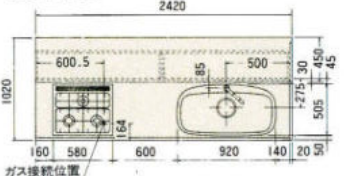

PC-240J

PC-165S