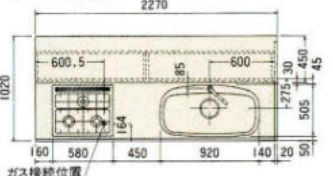

NEW PARTY KITCHEN

●ニューパーティキッチン

※写真のハイチェアHC-750は生産中止となりました。
RD-C2210Bをご利用ください。

ニュータイプ対面式キッチン

- ●調理と食事をご家族と一緒に楽しむホームパーティーキッチンです。
- ●ご家族が自由にふるまえる機能性、デザイン性を大切に収納キッチン。
- ●組立て方式で施工が簡単で美しく仕上がります。
- ●従来の対面式の腰壁が中へ入り部屋が広く使えます。

●セット合計価格

(キッチン2700mmにカウンターユニット含む)
収納庫・ワーキングカウンター3600mm

¥1,194,500

(施工費・水栓金具は含まれていません。)

●2700mm セットプラン

キッチン側 (2720%)	収納側 (2700%)
RO・RD	¥1,556,600
WO・DO・BO	¥1,253,500
NG・DG・GG	¥1,073,800
HO・TW	¥1,071,200
FW・EW・JW	¥ 973,600

※GO・FWシリーズは大型収納庫 (900%) は
450収納庫が2台となります。

●2550mm セットプラン

キッチン側 (2570%)	収納側 (1950%)
RO・RD	¥1,359,900
WO・DO・BO	¥1,113,500
NG・DG・GG	¥ 955,800
HO・TW	¥ 851,000
FW・EW・JW	¥ 785,600

ニュータイプパーティーキッチン価格表

記号	RO・RD	WO・DO・BO	NG・DG・GG	HO・TW	FW・EW・JW
PC-165SR/L	¥503,300	¥455,400	¥394,400	¥346,900	¥315,200
PC-180SR/L	¥528,300	¥474,500	¥411,000	¥364,500	¥331,100
PC-195SR/L	¥574,800	¥522,300	¥463,500	¥410,800	¥373,400
PC-210SR/L	¥594,500	¥537,200	¥475,500	¥421,700	¥384,500
PC-225JR/L	¥614,800	¥555,500	¥491,900	¥436,300	¥397,500
PC-240JR/L	¥631,300	¥571,500	¥507,500	¥450,300	¥409,300
PC-255JR/L	¥655,500	¥592,500	¥524,500	¥466,000	¥423,100
PC-270JR/L	¥697,100	¥628,000	¥552,500	¥488,800	¥443,700

上記価格中のカウンターユニットの内訳

PC-225J