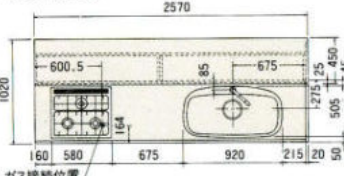

PC-255J

PC-195S

PC-180S