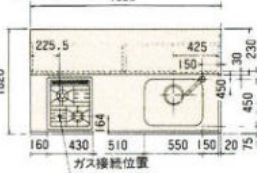

NEW PARTY KITCHEN

●ニューパーティキッチン

※写真のハイチェアHC-750は生産中止となりました。
RD-C2210Bをご利用ください。

ニュータイプ対面式キッチン

- ●調理と食事をご家族と一緒に楽しむホームパーティーキッチンです。
- ●ご家族が自由にふるまえる機能性、デザイン性を大切に収納キッチン。
- ●組立て方式で施工が簡単で美しく仕上がります。
- ●従来の対面式の腰壁が中へ入り部屋が広く使えます。

●セット合計価格

(キッチン2700mmにカウンターユニット含む)
収納庫・ワーキングカウンター3600mm

¥1,194,500

(施工費・水栓金具は含まれていません。)

●2700mm セットプラン

キッチン側 (2720%)	収納側 (2700%)
RO・RD	¥1,556,600
WO・DO・BO	¥1,253,500
NG・DG・GG	¥1,073,800
HO・TW	¥1,071,200
FW・EW・JW	¥ 973,600

※GO・FWシリーズは大型収納庫 (900%) は
450収納庫が2台となります。

●2550mm セットプラン

キッチン側 (2570%)	収納側 (1950%)
RO・RD	¥1,359,900
WO・DO・BO	¥1,113,500
NG・DG・GG	¥ 955,800
HO・TW	¥ 851,000
FW・EW・JW	¥ 785,600

ニュータイプパーティーキッチン価格表

記号	RO・RD	WO・DO・BO	NG・DG・GG	HO・TW	FW・EW・JW
PC-165SR/L	¥503,300	¥455,400	¥394,400	¥346,900	¥315,200
PC-180SR/L	¥528,300	¥474,500	¥411,000	¥364,500	¥331,100
PC-195SR/L	¥574,800	¥522,300	¥463,500	¥410,800	¥373,400
PC-210SR/L	¥594,500	¥537,200	¥475,500	¥421,700	¥384,500
PC-225JR/L	¥614,800	¥555,500	¥491,900	¥436,300	¥397,500
PC-240JR/L	¥631,300	¥571,500	¥507,500	¥450,300	¥409,300
PC-255JR/L	¥655,500	¥592,500	¥524,500	¥466,000	¥423,100
PC-270JR/L	¥697,100	¥628,000	¥552,500	¥488,800	¥443,700

上記価格中のカウンターユニットの内訳