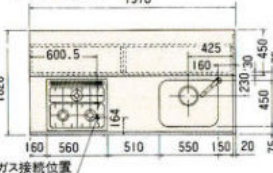

NEW PARTY KITCHEN

●ニューパーティキッチン

※写真のハイチェアHC-750は生産中止となりました。
RD-C2210Bをご利用ください。

ニュータイプ対面式キッチン

- ●調理と食事をご家族と一緒に楽しむホームパーティーキッチンです。
- ●ご家族が自由にふるまえる機能性、デザイン性を大切に収納キッチン。
- ●組立て方式で施工が簡単で美しく仕上がります。
- ●従来の対面式の腰壁が中へ入り部屋が広く使えます。

●セット合計価格

(キッチン2700mmにカウンターユニット含む)
収納庫・ワーキングカウンター3600mm

¥1,194,500

(施工費・水栓金具は含まれていません。)

●2700mm セットプラン

キッチン側 (2720%)	収納側 (2700%)
RO・RD	¥1,556,600
WO・DO・BO	¥1,253,500
NG・DG・GG	¥1,073,800
HO・TW	¥1,071,200
FW・EW・JW	¥ 973,600

※GO・FWシリーズは大型収納庫 (900%) は
450収納庫が2台となります。

●2550mm セットプラン

キッチン側 (2570%)	収納側 (1950%)
RO・RD	¥1,359,900
WO・DO・BO	¥1,113,500
NG・DG・GG	¥ 955,800
HO・TW	¥ 851,000
FW・EW・JW	¥ 785,600

ニュータイプパーティーキッチン価格表

記号	RO・RD	WO・DO・BO	NG・DG・GG	HO・TW	FW・EW・JW
PC-165SR/L	¥503,300	¥455,400	¥394,400	¥346,900	¥315,200
PC-180SR/L	¥528,300	¥474,500	¥411,000	¥364,500	¥331,100
PC-195SR/L	¥574,800	¥522,300	¥463,500	¥410,800	¥373,400
PC-210SR/L	¥594,500	¥537,200	¥475,500	¥421,700	¥384,500
PC-225JR/L	¥614,800	¥555,500	¥491,900	¥436,300	¥397,500
PC-240JR/L	¥631,300	¥571,500	¥507,500	¥450,300	¥409,300
PC-255JR/L	¥655,500	¥592,500	¥524,500	¥466,000	¥423,100
PC-270JR/L	¥697,100	¥628,000	¥552,500	¥488,800	¥443,700

上記価格中のカウンターユニットの内訳