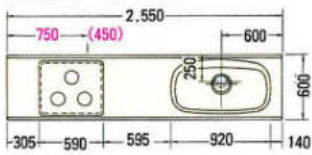

2550(ジャンボシンク)R