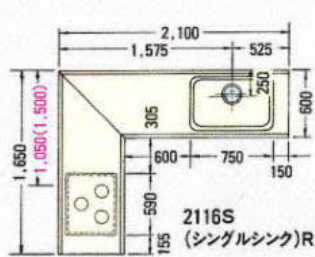

3300(ジャンボシンク)R

● 1950mm

● 2100mm

● 2250mm

● 2400mm

● 1650mm

● 1800mm

● 1950mm