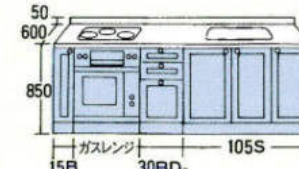

ガスレンジ組込み TBR-310CA3

サイズ(%) 間口×奥行×高さ
2100×600×850

BB	□□-210S ¥595,200	□□-210S ¥637,200	□□-210S ¥664,200	□□-210S ¥805,200
MW・MG・MB	□□-210S ¥518,300	□□-210S ¥560,300	□□-210S ¥587,300	□□-210S ¥728,300
RO・RD・RA・RG・RB	□□-210S ¥496,700	□□-210S ¥538,700	□□-210S ¥565,700	□□-210S ¥706,700
WO・DO・BO	□□-210S ¥447,500	□□-210S ¥489,500	□□-210S ¥516,500	□□-210S ¥657,500
AG・NG・DG・GG	□□-210S ¥409,500	□□-210S ¥451,500	□□-210S ¥478,500	□□-210S ¥619,500
HO・TW	□□-210S ¥374,000	□□-210S ¥416,000	□□-210S ¥443,000	□□-210S ¥584,000
FW・EW・JW BS・BH・BM・BN	□□-210S ¥345,600	□□-210S ¥387,600	□□-210S ¥414,600	□□-210S ¥555,600
CW・CL・CB・CF	□□-210S ¥366,000	□□-210S ¥408,000	□□-210S ¥435,000	□□-210S ¥576,000

ジャンボ槽(J)   ジャンボ槽(J)   ジャンボ槽(J)   ジャンボ槽(J)