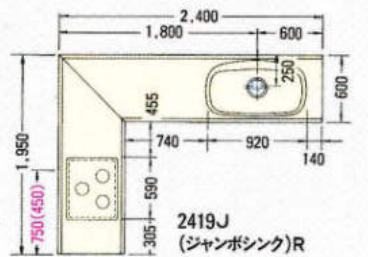

3300(ジャンボシンク)R

● 1950mm

● 2100mm

● 2250mm

● 2400mm

● 1650mm

● 1800mm

● 1950mm