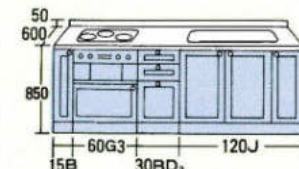

ガスレンジ組込み TBR-310CA3

サイズ(%) 間口×奥行×高さ
2100×600×850

BB	□□-210S ¥595,200	□□-210S ¥637,200	□□-210S ¥664,200	□□-210S ¥805,200
MW・MG・MB	□□-210S ¥518,300	□□-210S ¥560,300	□□-210S ¥587,300	□□-210S ¥728,300
RO・RD・RA・RG・RB	□□-210S ¥496,700	□□-210S ¥538,700	□□-210S ¥565,700	□□-210S ¥706,700
WO・DO・BO	□□-210S ¥447,500	□□-210S ¥489,500	□□-210S ¥516,500	□□-210S ¥657,500
AG・NG・DG・GG	□□-210S ¥409,500	□□-210S ¥451,500	□□-210S ¥478,500	□□-210S ¥619,500
HO・TW	□□-210S ¥374,000	□□-210S ¥416,000	□□-210S ¥443,000	□□-210S ¥584,000
FW・EW・JW BS・BH・BM・BN	□□-210S ¥345,600	□□-210S ¥387,600	□□-210S ¥414,600	□□-210S ¥555,600
CW・CL・CB・CF	□□-210S ¥366,000	□□-210S ¥408,000	□□-210S ¥435,000	□□-210S ¥576,000

ジャンボ槽(J) ジャンボ槽(J) ジャンボ槽(J) ジャンボ槽(J)

●2250 グリル付クックトップ組込み TBG-30A3

サイズ(%) 間口×奥行×高さ
2250×600×850

BB	□□-225J ¥588,200	□□-225J ¥645,200	□□-225J ¥676,200	□□-225J ¥823,200
MW・MG・MB	□□-225J ¥489,500	□□-225J ¥546,500	□□-225J ¥577,500	□□-225J ¥724,500
RO・RD・RA・RG・RB	□□-225J ¥452,300	□□-225J ¥509,300	□□-225J ¥540,300	□□-225J ¥687,300
WO・DO・BO	□□-225J ¥393,000	□□-225J ¥450,000	□□-225J ¥481,000	□□-225J ¥628,000
AG・NG・DG・GG	□□-225J ¥342,500	□□-225J ¥399,500	□□-225J ¥430,500	□□-225J ¥577,500
HO・TW	□□-225J ¥297,300	□□-225J ¥354,300	□□-225J ¥385,300	□□-225J ¥532,300
FW・EW・JW BS・BH・BM・BN	□□-225J ¥260,800	□□-225J ¥317,800	□□-225J ¥348,800	□□-225J ¥495,800
CW・CL・CB・CF	□□-225J ¥304,000	□□-225J ¥361,000	□□-225J ¥392,000	□□-225J ¥539,000