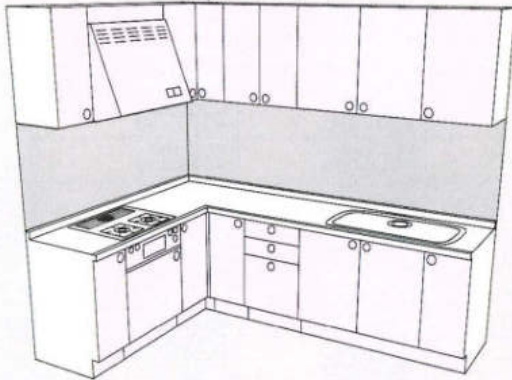

- ●BB：ブラウンバーチ
- ●MW：ミスティホワイト
- ●MG：ミスティグレー
- ●MB：ミスティベージュ
- ●RO：ロイヤルダークブラウン
- ●RC：ロイヤルオーク
- ●RA：ロイヤルメイプルアイボリー
- ●RG：ロイヤルメイプルグレー
- ●RB：ロイヤルメイプルブラウン
- ●WO：ホワイトオーク
- ●DO：ダークオーク
- ●BO：ブラックオーク
- ●AG：アーモンドグレイ
- ●NG：ナチュラルグレイ
- ●DG：ディープグレイ
- ●GG：グレイグレイ
- ●HO：ハイオーク
- ●FW：ファインウッド
- ●EW：エレガンスウッド
- ●JW：ジョイフルウッド
- ●BS：ベルサントホワイト
- ●BH：ベルサントベージュ
- ●BM：ベルサントグリーン
- ●BN：ベルサントダーク
- ●TW：テクメホワイト
- ●CW：クリスタルクリアホワイト
- ●CL：クリスタルライトグレー
- ●CB：クリスタルハーベストベージュ
- ●CF：クリスタルファンシーピンク

基本セットプラン L型

●仕様/ステンレストップ、ジャンボ水槽(シングル水槽)、セミロング吊戸棚、レンジフード・KV-60(75、90)、FN-6(7、9)、ガス器具・TBG-30A3

シンク側寸法
2550