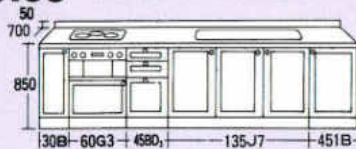

サイズ(%) 開口×奥行×高さ 3150×700×850

RO-RD-RA-RG-RB	S007-315P ¥581,200	M007-315P ¥667,200	M007-315P ¥713,200	C007-315P ¥893,200
WO-DO-BO	S007-315P ¥502,500	M007-315P ¥588,500	M007-315P ¥634,500	C007-315P ¥814,500
AG-NG-DG-GG	S007-315P ¥439,000	M007-315P ¥525,000	M007-315P ¥571,000	C007-315P ¥751,000
SA-SG-SI	S007-315P ¥379,500	M007-315P ¥465,500	M007-315P ¥511,500	C007-315P ¥691,500
SR-HO-TW	S007-315P ¥333,400	M007-315P ¥419,400	M007-315P ¥465,400	C007-315P ¥645,400
BS-BH-BM-BN	S007-315P ¥333,400	M007-315P ¥419,400	M007-315P ¥465,400	C007-315P ¥645,400
FW-EW-JW	S007-315P ¥333,400	M007-315P ¥419,400	M007-315P ¥465,400	C007-315P ¥645,400

3300

グリル付クックトップ組み込み TBG-30A3
ガスレンジ組み込み TBR-310CA3 [受注生産]