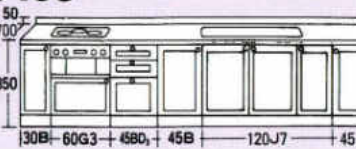

サイズ(%) 開口×奥行×高さ 3450×700×850

RO-RD-RA-RG-RB	S007-345P ¥630,400	M007-345P ¥719,400	M007-345P ¥765,400	C007-345P ¥945,400
WO-DO-BO	S007-345P ¥541,500	M007-345P ¥630,500	M007-345P ¥676,500	C007-345P ¥856,500
AG-NG-DG-GG	S007-345P ¥471,000	M007-345P ¥560,000	M007-345P ¥606,000	C007-345P ¥786,000
SA-SG-SI	S007-345P ¥404,800	M007-345P ¥493,800	M007-345P ¥539,800	C007-345P ¥719,800
SR-HO-TW	S007-345P ¥366,400	M007-345P ¥454,500	M007-345P ¥499,500	C007-345P ¥679,500
BS-BH-BM-BN	S007-345P ¥366,400	M007-345P ¥454,500	M007-345P ¥499,500	C007-345P ¥679,500
FW-EW-JW	S007-345P ¥366,400	M007-345P ¥454,500	M007-345P ¥499,500	C007-345P ¥679,500

3600

グリル付クックトップ組み込み TBG-30A3
ガスレンジ組み込み TBR-310CA3 [受注生産]