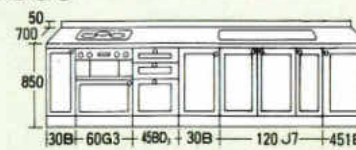

サイズ(%) 開口×奥行×高さ 3300×700×850

RO-RD-RA-RG-RB	S007-330P ¥618,800	M007-330P ¥702,800	M007-330P ¥748,800	C007-330P ¥928,800
WO-DO-BO	S007-330P ¥532,000	M007-330P ¥618,000	M007-330P ¥664,000	C007-330P ¥844,000
AG-NG-DG-GG	S007-330P ¥463,000	M007-330P ¥549,000	M007-330P ¥595,000	C007-330P ¥775,000
SA-SG-SI	S007-330P ¥397,800	M007-330P ¥483,800	M007-330P ¥529,800	C007-330P ¥709,800
SR-HO-TW	S007-330P ¥349,500	M007-330P ¥435,500	M007-330P ¥481,500	C007-330P ¥661,500
BS-BH-BM-BN	S007-330P ¥349,500	M007-330P ¥435,500	M007-330P ¥481,500	C007-330P ¥661,500
FW-EW-JW	S007-330P ¥349,500	M007-330P ¥435,500	M007-330P ¥481,500	C007-330P ¥661,500

3450

グリル付クックトップ組み込み TBG-30A3
ガスレンジ組み込み TBR-310CA3 [受注生産]