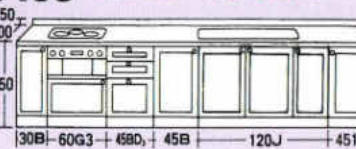

サイズ(%) 開口×奥行×高さ 3450×600×850

RO-RD-RA-RG-RB	S00-345J ¥604,400	M00-345J ¥688,400	M00-345J ¥728,400	C00-345J ¥901,400
WO-DO-BO	S00-345J ¥515,500	M00-345J ¥593,500	M00-345J ¥633,500	C00-345J ¥812,500
AG-NG-DG-GG	S00-345J ¥445,000	M00-345J ¥523,000	M00-345J ¥563,000	C00-345J ¥742,000
SA-SG-SI	S00-345J ¥378,800	M00-345J ¥458,800	M00-345J ¥498,800	C00-345J ¥675,800
SR-HO-TW	S00-345J ¥329,500	M00-345J ¥407,500	M00-345J ¥447,500	C00-345J ¥626,500
BS-BH-BM-BN	S00-345J ¥329,500	M00-345J ¥407,500	M00-345J ¥447,500	C00-345J ¥626,500
FW-EW-JW	S00-345J ¥329,500	M00-345J ¥407,500	M00-345J ¥447,500	C00-345J ¥626,500
CW-CL-CB-CF	S00-345J ¥399,000	M00-345J ¥474,000	M00-345J ¥514,000	C00-345J ¥693,000

3600

グリル付クックトップ組み込み TBG-30A3
ガスレンジ組み込み TBR-310CA3 [受注生産]