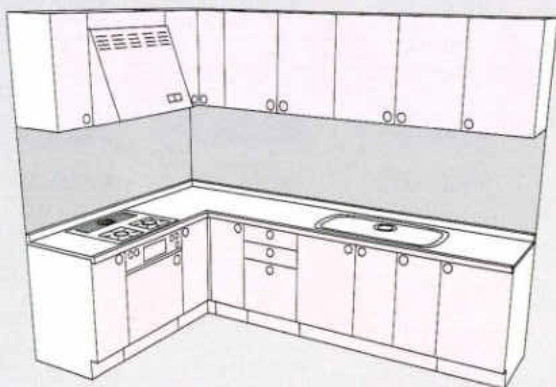

2850

シンク側寸法

機種	ガス側寸法 1650	1800	1950	2100
RO・RD・RA・RG・RB	¥1,100,000	¥1,131,700	¥1,191,200	¥1,234,200
WO・DO・BO	¥915,300	¥932,000	¥976,800	¥1,010,300
AG・NG・DG・GG	¥790,300	¥798,500	¥834,800	¥860,300
SA・SG・SI SR・HO・TW	¥678,800	¥679,500	¥706,300	¥727,300
FW・EW・JW BS・BH・BM・BN	¥592,300	¥588,900	¥603,200	¥621,200
CW・CL・CB・CF	¥675,900	¥677,100	¥704,400	¥728,700