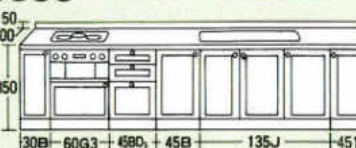

サイズ(%) 開口×奥行×高さ 3600×600×850

RO-RD-RA-RG-RB	S00-360J ¥619,800	M00-360J ¥700,800	M00-360J ¥740,800	C00-360J ¥919,800
WO-DO-BO	S00-360J ¥527,500	M00-360J ¥608,500	M00-360J ¥648,500	C00-360J ¥827,500
AG-NG-DG-GG	S00-360J ¥455,000	M00-360J ¥538,000	M00-360J ¥578,000	C00-360J ¥755,000
SA-SG-SI	S00-360J ¥387,000	M00-360J ¥468,000	M00-360J ¥508,000	C00-360J ¥687,000
SR-HO-TW	S00-360J ¥335,800	M00-360J ¥418,800	M00-360J ¥458,800	C00-360J ¥635,800
BS-BH-BM-BN	S00-360J ¥335,800	M00-360J ¥418,800	M00-360J ¥458,800	C00-360J ¥635,800
FW-EW-JW	S00-360J ¥335,800	M00-360J ¥418,800	M00-360J ¥458,800	C00-360J ¥635,800
CW-CL-CB-CF	S00-360J ¥409,000	M00-360J ¥484,000	M00-360J ¥524,000	C00-360J ¥703,000

3150

グリル付クックトップ組み込み TBG-30A3
ガスレンジ組み込み TBR-310CA3 [受注生産]