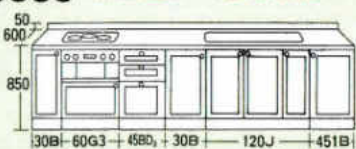

サイズ(%) 開口×奥行×高さ 3300×600×850

RO-RD-RA-RG-RB	S00-330J ¥590,800	M00-330J ¥665,800	M00-330J ¥705,800	C00-330J ¥884,800
WO-DO-BO	S00-330J ¥506,000	M00-330J ¥581,000	M00-330J ¥621,000	C00-330J ¥800,000
AG-NG-DG-GG	S00-330J ¥437,000	M00-330J ¥512,000	M00-330J ¥552,000	C00-330J ¥731,000
SA-SG-SI	S00-330J ¥371,800	M00-330J ¥446,800	M00-330J ¥486,800	C00-330J ¥665,800
SR-HO-TW	S00-330J ¥323,500	M00-330J ¥398,500	M00-330J ¥438,500	C00-330J ¥617,500
BS-BH-BM-BN	S00-330J ¥323,500	M00-330J ¥398,500	M00-330J ¥438,500	C00-330J ¥617,500
FW-EW-JW	S00-330J ¥323,500	M00-330J ¥398,500	M00-330J ¥438,500	C00-330J ¥617,500
CW-CL-CB-CF	S00-330J ¥392,000	M00-330J ¥467,000	M00-330J ¥507,000	C00-330J ¥688,000

3450

グリル付クックトップ組み込み TBG-30A3
ガスレンジ組み込み TBR-310CA3 [受注生産]