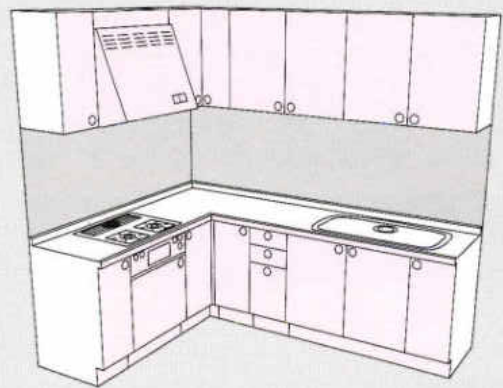

2400 シンク側寸法

機種 \ ガス側寸法	1650	1800	1950	2100
RO・RD・RA・RG・RB	¥1,000,000	¥1,031,700	¥1,090,200	¥1,133,200
WO・DO・BO	¥836,800	¥853,500	¥897,300	¥930,800
AG・NG・DG・GG	¥719,300	¥727,500	¥762,800	¥788,300
SA・SG・SI SR・HO・TW	¥624,600	¥625,300	¥651,100	¥672,100
FW・EW・JW BS・BH・BM・BN	¥546,100	¥542,700	¥556,000	¥574,000
CW・CL・CB・CF	¥619,900	¥612,100	¥647,400	¥671,700