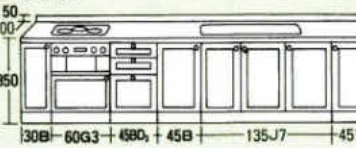

サイズ(%) 開口×奥行×高さ 3600×700×850

RO-RD-RA-RG-RB	S007-360P ¥645,800	M007-360P ¥737,800	M007-360P ¥783,800	C007-360P ¥963,800
WO-DO-BO	S007-360P ¥553,500	M007-360P ¥645,500	M007-360P ¥691,500	C007-360P ¥871,500
AG-NG-DG-GG	S007-360P ¥481,000	M007-360P ¥573,000	M007-360P ¥619,000	C007-360P ¥799,000
SA-SG-SI	S007-360P ¥413,000	M007-360P ¥505,000	M007-360P ¥551,000	C007-360P ¥731,000
SR-HO-TW	S007-360P ¥361,800	M007-360P ¥453,800	M007-360P ¥499,800	C007-360P ¥679,800
BS-BH-BM-BN	S007-360P ¥361,800	M007-360P ¥453,800	M007-360P ¥499,800	C007-360P ¥679,800
FW-EW-JW	S007-360P ¥361,800	M007-360P ¥453,800	M007-360P ¥499,800	C007-360P ¥679,800

※ダブル槽は受注生産です。

価格表ノシステムキッチンー型

奥行600タイプ

奥行700タイプ